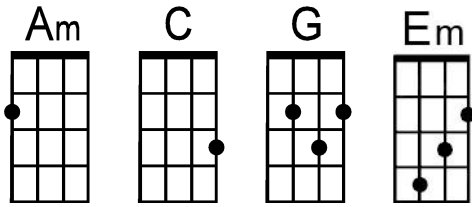

Jolene (Key of Am)

by Dolly Parton (1973)

(Original in key of C#m. Capo 4 frets)

Intro: Am . . . | | |

(sing g a)

Chorus: |Am . C . |G . |Am
Jo-lene, Jo-lene, Jo-lene, Jo-le-e-ene—

|G |Am
I'm begging of you please don't take my man—

|Am . C . |G . |Am
Jo-lene, Jo-lene, Jo-lene, Jo-le-e-ene—

G Em |Am
Please don't take him just be-cause you can—

|Am . C . |G . Am .
Your beauty is be-yond com-pare with flaming locks of auburn hair

|G . Em . |Am
With ivory skin and eyes of emerald green—

|Am . C . |G . Am .
Your smile is like a breath of spring, your voice is soft like summer rain

|G . Em . |Am
And I can not com-pete with you, Jo-lene—

|Am . C . |G . Am .
He talks a-bout you in his sleep. There's nothing I can do to keep

| **G** . **Em** . | **Am** . . . |
and what-ever you de-cide to do, Jo-lene——

Chorus: | **Am** . **C** . | **G** . | **Am**
Jo-lene, Jo-lene, Jo-lene, Jo-le-e-ene——

| **G** | **Am** |
I'm begging of you please don't take my man——