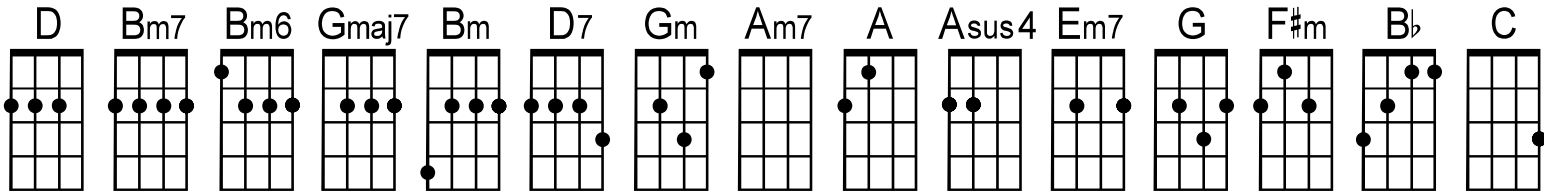

Just the Way You Are

by Billy Joel

Intro and riff:

D\ -- -- -- | -- -- Bm7\ D\ | -- -- -- -- | -- -- Bm7\ D\ |

A-----2-----3-----2-----2-----0-----2-----0-----

E-----2-----3-----2-----2-----3-----2-----2-----0-----

C-----2-----2-----2-----2-----2-----2-----

low G-2-----2-----2-----2-----2-----

D\ --- --- --- | Bm6\ --- --- --- | GMaj7 --- --- --- | Bm\ --- D7 --- |

Don't go chang-in'— to try and please me—

GMaj7\ --- --- . | Gm . . . | D . . . | Am7 . D7 . |

Bridge: G . . . | A . . . | F#m . . . | B7 . . . |
 I need to know that you will al-ways be—
 Em7 . . . | A . . . | D . . . | D7 . . . |
 The same old some-one that I knew—
 . | Bb . . . | C . . . | Am7 . . . | D7 . . . |
 Ahh, what will it take 'til you be-lieve— in me—
 (slower) Gm\ --- --- --- | C\ --- --- --- | A . . . | Asus4 . A . |
 The way that I be-lieve in you—?