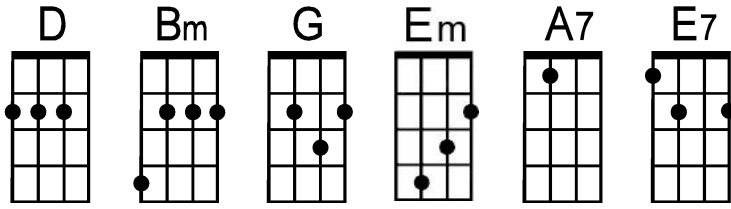

The Loco-Motion

by Gerry Goffin & Carole King

Strum: D D u - u D u

Intro: D . . . | Bm . . . | D . . . | Bm . . . |

D . . . | Bm . . . |
Ev-ry bod-y's do- in' a brand new dance now—

D . . . | Bm . . . |
(C'm on baby, do—the Loco—mo— tion)

| D . . . | Bm . . . |
I know you'll get to like it if you give it a chance now—

D . . . | Bm . . . |
(C'm on baby, do—the Loco—mo— tion)

| G . . . | Em . . . |
My lit-tle ba-by si-i-ster can do it with ease

| G . . . | E7 . . . |
It's eas-i-er than lear-rn-in' your A B— C's

| D . . . A7 | --- --- --- --- | D . . . |
So come on— come on do—the Loco-motion with me—

Bridge: You got ta' swing your hips now | G . . . | come on baby—
(Ooooo— wah— Ooooo—)