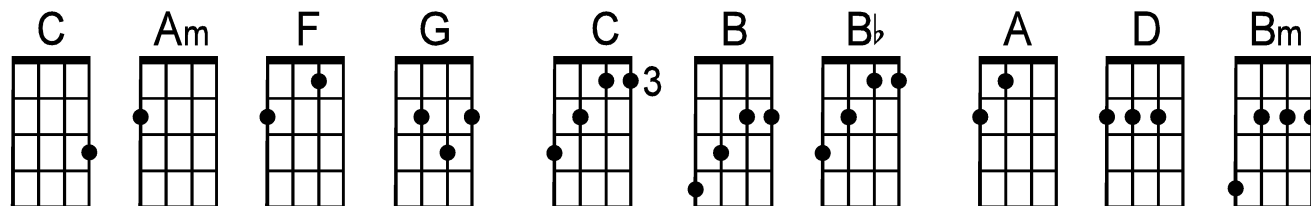

Lookin' Out My Back Door (Key of C)

by John Fogarty (Creedence Clearwater Revival) (1970)

(mute strum) D D U D U D U

Intro: X X X X | X X X X |

C . . . | Am . . . | F . C . | G . C . |

(sing g)

C . . . | Am . . . |
 Just got home from Illi—nois, lock the front door, oh boy—

F . C . | G . . . |
 Look at all the happy creatures dancin' on the lawn!

C . . . | Am . . . |
 Dino-saur Vic-trola— listenin' to Buck Owens—

F . C . | G . C . |
 Doo doo doo, lookin' out my—back door—

Bridge: G . . . | F . C . |
 Tambour-ines and elephants are playin' in the band

C | **Am** |
 Bother me to-morrow— to-day I'll find no sorrow—

F . **C** . | **G** . **C** . |
 Doo doo doo, lookin' out my— back door—

(mute strum) **C**\ x x x | x x x **C**²\ **B**\ **Bb**\ |

(key change) **A** | **G** . **D** . | **Bm** | **A** |

G . **D** . | **A** . **D**\ **A**\ **D**\ |
 Doo doo doo, lookin' out my— back door

(faster)

(mute strum) x x x x | **G** . **D** . | **A** . **D**\ **A**\ **D**\ |
 A—2—2—0—
 E—2—2—2—0—
 C—2—2—1—2—
 G—