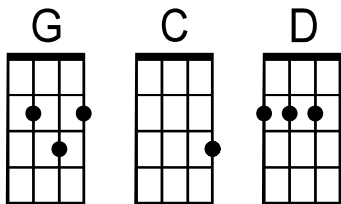

Love Me Do

by John Lennon and Paul McCartney (1962)

*optional easy walkdown
 on E string: ---3---2---0---
 (g f# e)

Intro: G . . . | C . . . | G . . . | C . . . | G . . . | C . . . | G . . . | |

G . . . | C . . . | G . . . | C . . .
 Love— love me do you know— I love you
 . | G . . . | C . . . | | C \ ---
 I'll all—ways be true So ple—e—e—ease—
 --- --- | G . . . | C . . . | G . . . | C . . . |
 Love me do--o----- whoa-oh— love me do—

G . . . | C . . . | G . . . | C . . .
 Love— love me do you know— I love you
 . | G . . . | C . . . | | C \ ---
 I'll all—ways be true So ple—e—e—ease—
 --- --- | G . . . | C . . . | G . . . | |
 Love me do--o----- whoa-oh— love me do— (g f# e)

Bridge: D . . . | | C . . . | G . . . |
 Some— one to love— some— bo—dy new
 D . . . | | C . . . | G \ \ \ --- |
 Some— one to love— some— one like you

G . . . | C . . . | G . . . | C . . .
 Love— love me do you know— I love you
 . | G . . . | C . . . | | C \ ---
 I'll all—ways be true So ple—e—e—ease—
 --- --- | G . . . | C . . . | G . . . | |
 Love me do--o----- whoa-oh— love me do— (g f# e)

Inst. D . . . | | C . . . | G . . . |
 D . . . | | C . . . | G . . . | | | G \ -- D \ -- |

G . . . | C . . . | G . . . | C . . .
 Love— love me do you know— I love you
 . | G . . . | C . . . | | C \ ---
 I'll all—ways be true So ple—e—e—ease—
 --- --- | G . . . | C . . . | G . . . |
 Love me do--o----- whoa-oh— love me do—
 C . . . | G . . . | C . . . | G . . . | G \ C \ G \
 Yeah— well— love me do—! whoa-oh— love me do—