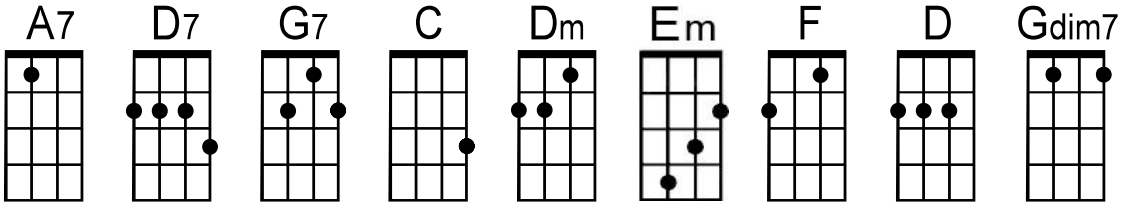

May Day is Lei Day in Hawai`i

by Ruth and Leonard "Red" Hawk (1929)

Intro: A7 . . . | . . . | D7 . . . | . . . | G7 . . . | . . . | C . . . | G7 . . . |

C . . . | . . . | Dm . . . | . . . |
Land of the flo—wers— of flo—w'ry bo—wers—

G7 . . . | . . . | C . . . | . . . |
In her gay dress— she a—ppears—

. | Em . . . | . . . | F . . . | Dm . . . |
A sweet— hap—py maid— may her dress— nev—er fade—

. . | D . . . | D7 . . . | G7 . . . | . . . |
As she carr—ies this day— thru the years—

G7 . . . | . . . | C . . . | . . . |
Beach—es of white— shin—ing sand—

. | Em . . . | . . . | F . . . | Dm . . . |
Where each one— I see— has a smile— just for me—

. . | D . . . | D7 . . . | G7 . . . | . . . |
And holds rea—dy a wel—com—ing hand—