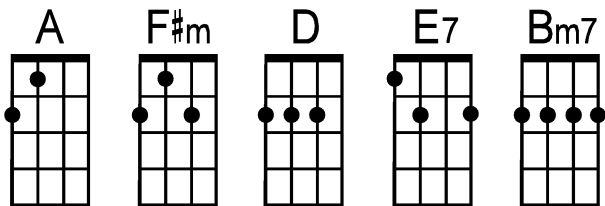

# Mother & Child Reunion

by Paul Simon (1972)

**Intro:** A . . . | . . . . | F#m . . . | . . . . |

A . . . | . . . . | F#m . . . | . . . .

(sing C#)

**Chorus:** No I would not- give you- false hope on this strange and mourn-ful day-

But the mother and child re-u-un-ion is on-ly a motion a-way-ay-

Oh oh, little darling of mine- I can't for the life of me-

Re-member a sad-der day- I know they say let it be-

But it just don't work out that way- And the course of a lifetime- runs-

Over and over a-gain-

**Chorus:** No I would not- give you- false hope, *no*, on this strange and mourn-ful day-

But the mother and child re-u-un-ion is on-ly a motion a-way-ay-

Oh oh, little darling of mine- I just can't be-lieve it's so-o-

. | D . E7 . | A . . . | D . E7 . | A . .  
Oh the mother and child re-union is on-ly a motion a-way-

. | D . E7 . | A . F#m . | Bm7 . A . | E7 . . . | . . .  
Oh the mother and child re-u-un-ion is on-ly a moment a-way-ay-ay-