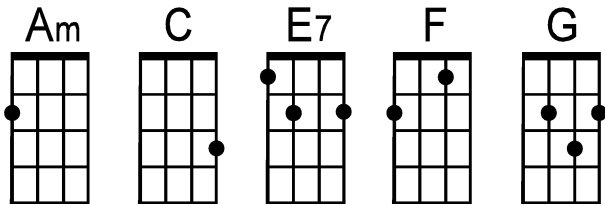

Rawhide

Ned Washington and Dimitri Tiomkin (1958)

Intro: Am . . . | . . . | . . . | . . . |
Rollin' rollin' rollin' Rollin' rollin' rollin'

Rollin' rollin' rollin' Raw-hide—

Am Rollin' rollin' rollin' though the streams are swollen

C Keep them doggies rollin' Raw-hide—

Am Through rain and wind and weather G Am hell—bent for leather

G F E7 wishin'— my gal was by my side—

Am All the things I'm missin'— G Am good vittles, love and kissin'—

Am Keep movin' movin' movin' though they're disap-provin'

C Keep them doggies movin' Raw-hide—

Am Don't try to under-stand'em G Am just rope 'n' throw 'n' brand'em

G F E7 Soon we'll— be livin' high and wide—

Cut'em Out, Ride'em In Raw-hide—
' rollin' rollin' rollin' rollin' rollin' rollin

rollin' rollin' rollin' Raw-hide— **Am** Rawhide!

San Jose Ukulele Club
(v3 - 7/11/21)