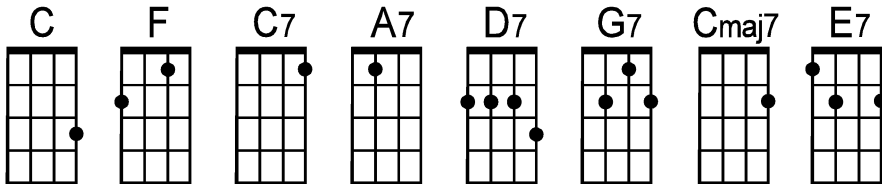

San Francisco Bay Blues

by Jesse Fuller (1954)

Suggested Strum: D DU DU DU

Intro: C . . . | F . . . | C . . . | C7 . . . | F . . . | . . . | C . . . | C7 . . . |
 F . . . | . . . | C . Cmaj7\ C7\ | A7 . . . | D7 . . . | . . . | G7 . . . | . . .

(sing e) . | C | F | C | C7
 I got the blues from my baby, left me by the San Fran-cisco-o Bay-----
 . | F | | C | C7
 The o-cean lin-er's gone so far a-way-----
 . | F | | C | A7 |
 I didn't mean to treat her so bad, she was the best girl I e-ver had----ad--
 D7 | | G7 |
 Said good-bye, she like to make me cry---- wanna lay down-- and die----
 . | C | F | C | C7
 I haven't got a nickel and I ain't got a lou-sy dime-----
 . | F | | E7 |
 She don't come back--- I think I'm gonna lose my mind-----
 . | F | | C | Cmaj7\ C7\ | A7 |
 If she ever comes back to stay---- it's gonna be a-nother brand new day---- ay---
 D7 | G7 | C | G7
 Walkin' with my baby down by the San Fran-cisco-o Bay-----

Harmonica /kazoo instrumental:

. | C . . . | F . . . | C . . . | C7 . . . | F . . . | . . . | C . . . | C7 . . . |
 F . . . | . . . | C . Cmaj7\ C7\ | A7 . . . | D7 . . . | . . . | G7 . . . | |
 C . . . F . . . | C | F . . . | C |
 Sittin down looking from my backdoor---- wonderin' which way to go-----
 F | | C | C7 |
 Wo-man I'm so crazy a-bout--- she don't--- love me no more-----
 F | | C | Cmaj7\ C7\ | A7 |
 Think I'll catch me a freight train--- cuz I'm feel---in' blue----ue----
 D7 | | G7 | |
 Ride all the way to the end of the line---- thinkin' only of you-----
 C . . . F . . . | C | F . . . | C |
 Mean-while livin' in the city----- just a-bout to go in--sane----
 F | | E7 | |
 Thought I heard my bab-y, Lord--- the way she used to call my name-----

D₇ | **G**₇ | **C** **C**_{Maj7} **C**₇ | **A**₇ |
Walkin' with my baby down by the San Fran-cisco-o Bay—— hey, hey hey——

. | **D**₇ | **G**₇ | **C** | . **F** **C**₁
Yeah walkin' with my baby down by the San Fran-cisco-o Bay———ay