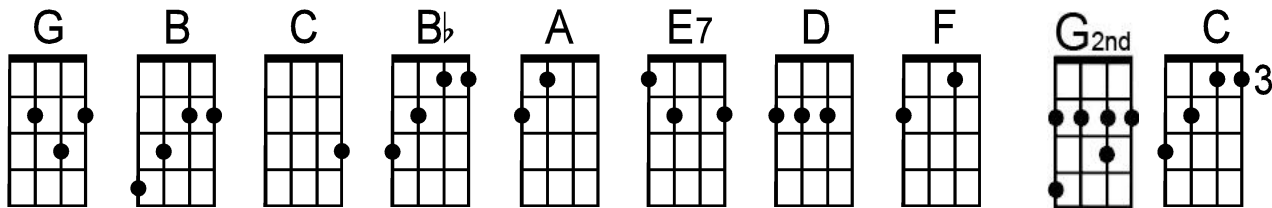

# (Sittin' on) the Dock of the Bay

by Otis Redding and Steve Cropper (1967)

*\*optional chord*

**Intro:** G . . . | . . . | . . . | . . . |

G\* . . . | B . . . | C\* . . . C\ B\ B $\flat$ \ | A . . . |  
Sittin' in the mor-nin' sun— I'll be sittin' when the ev-en-in' come—

G\* . . . | B . . . | C\* . . . C\ B\ B $\flat$ \ | A . . . |  
Watchin' the ships roll in— and then I watch'em roll a-way-ay a—gain—

| G . . . | E7 . . . | G . . . | E7 . . . |  
I'm sitting' on the dock of the Bay— watchin' the tide— roll a—way—

| G\* . . . | B . . . | C\* . . . C\ B\ B $\flat$ \ | A . . . |  
'Cause I had— nothin' to live for— and looked like nothin's gonna co-ome my way—

| G . . . | E7 . . . | G . . . | E7 . . . |  
So I'm just gonna sit on the dock of the Ba-ay watchin' the ti-ide roll a—way—

G . . . | A . . . | G . . . | E7 . . . |  
Sittin' on the dock of the Bay— wast-in' ti—i-i-ime—

G . . . | . . . | E7 . . . | G . . . | . . . | E7 . . . | G\ |  
(whistle— and fade—)