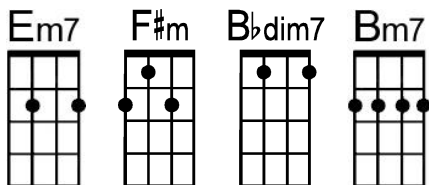

Spooky (key of Em)

by Harry Middlebrooks, Mike Shapiro, Buddy Buie and J.R. Cobb (1965)

(to play Classics IV version, capo up one fret)

Intro: Em7 \ / \ / \ / -- | F#m \ / -- \ / -- -- | Em7 \ / \ / \ / -- | F#m \ / -- \ / -- --
 -- d d u -- d u -- u -- -- -- d d u -- d u -- u --

(sing b d e)

Em7 . . . | F#m . . . | Em7 . . . | F#m . . .
 In the cool of the evening when every-thing is gettin' kinda groo-vy

Em7 . . . | F#m . . . | Em7 . . . | F#m . . . |
 I call you up and ask you if you'd like to go with me and see a mov-ie

Em7 . . . |
 First you say "no" you've got some plans for the night

F#m \ -- -- -- | Bbdim7 \ \ -- -- |
 And then you stop and say "All right—"

Em7 . . . | F#m . . . | Em7 . . . | Bm7 . . .
 Love is kinda cra-zy with a spooky little girl like— you—

Em7 . . . | F#m . . . | Em7 . . . | F#m . . . |
 Spoo-ky— Spoo-ky—

Em7 . . . | F#m . . . | Em7 . . . | Bm7 . . . | Em7 \
 Spoo-ky— Spoo-ky—