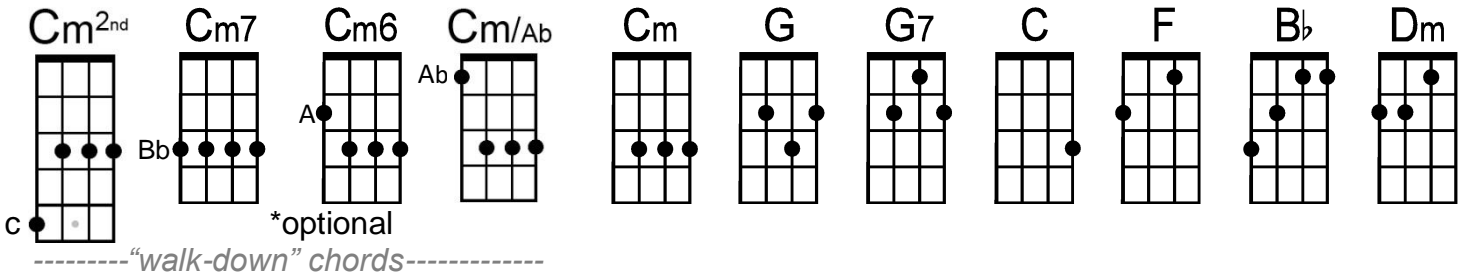

# Summer in the City

by John Sebastian, Steve Boone and Mark Sebastian (Lovin' Spoonful-1966)

**Intro:** Cm<sup>2nd</sup> . Cm7 . | Cm6 . Cm/Ab . | Cm<sup>2nd</sup> . Cm7 . | Cm6 . Cm/Ab . |

Cm<sup>2nd</sup> . Cm7 . | Cm6 . Cm/Ab . |  
Hot town, summer in the city, back of my neck getting dirty and gritty

Cm<sup>2nd</sup> . Cm7 . | Cm6 . Cm/Ab . |  
Been down, isn't it a pity, doesn't seem to be a shadow in the city

G . G7 . | Cm .  
All a-round, people looking half dead, walking on the sidewalk

C . . | . . |  
Hotter than a match head

G . G7 . | Cm .  
'Til I'm wheezing like a bus stop, running up the stairs

C . . | . . |  
Gonna meet you on the rooftop

**Chorus:** F . Bb . | F . Bb . |  
But at night it's a different world Go out and find a girl

| Dm . G . | Dm . G . |  
In the summer in the city in the summer in the city

**Outro:** Cm<sup>2nd</sup> . Cm7 . | Cm6 . Cm/Ab . Cm\ | Cm<sup>2nd</sup>\

**San Jose Ukulele Club**

(v3 - 7/24/22)