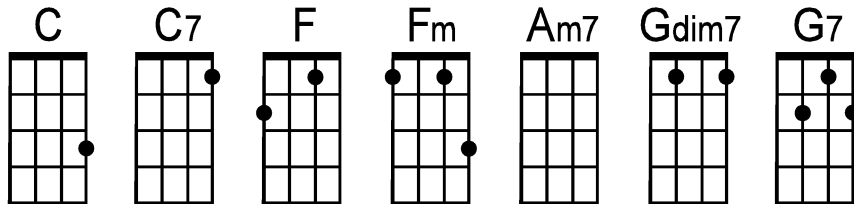

# Sweet Leilani

by Harry Owens (1934)

(sing g)

· | C · C7 · | F · Fm · |  
Sweet Lei-la—ni— heavenly flow—ow—er—

C · G7 · | C · Am7 Gdim7 | G7  
Nature fashioned roses kissed with dew— (my sweet Le-ilani— eh)

· F · | C · Am7 Gdim7 | G7  
And then she placed them in a bow—er (my lovely Lei-lani— eh)

· F · | C · ·  
It was the start— of you—

· | C · C7 · | F · Fm · |  
Sweet Lei-la—ni— heavenly flow—ow—er—

C · G7 · | C · Am7 Gdim7 | G7  
Tropic skies are jealous as they shine— (my sweet Lei-lani— eh)

· F · | C · Am7 Gdim7 | G7  
I think they're jealous of your blue eyes— (oh lovely Lei-lani— eh)

· F · | C · ·  
Jealous be-cause— you're mine—

*Instr:* · | C · C7 · | F · Fm · |

C · G7 · | C · Am7 Gdim7 | G7

· F\ G7\ | C\  
You are my dream— come— true—