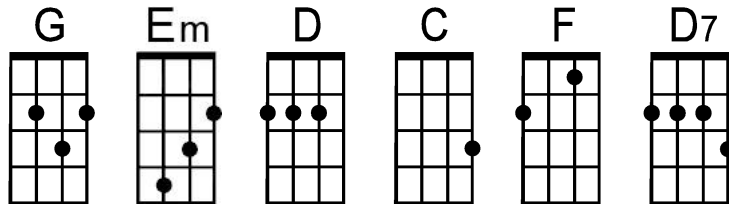

Take Me Home, Country Roads (Key of G)

by Bill Danoff, Taffy Nivert and John Denver (1971)

(sing d)

G . . . | | **Em** | |
 Al-most hea-ven— West Vir-gi-nia—
D . . . | | **C** | **G** | |
 Blue Ridge Moun-tains— Shen-an-do-ah Ri-ver—
 . . . | | **Em** | |
 Life is old— there— old—er than the trees—
D . . . | | **C** | **G** |
 Youn-ger than the moun-tains— grow-ing like a breeze—

Chorus: . . . | **G** | | **D** |
 Coun-try Roads— take me home—
 | **Em** | | **C** | |
 To the place— I be-long—
 . . . | **G** | | **D** | |
 West Vir-gin-ia— moun-tain mom-ma—
 . . . | **C** | | **G** | |
 Take me home— coun-try roads—
 | | **Em** | |
 All my mem'—ries— gath-er 'round her—
D . . . | | **C** | **G** | |
 Min-er's la—dy— stran-ger to blue wa—ter—
 | | **Em** | |
 Dark and du—sty— paint-ed on the sky—
D . . . | | **C** | **G** |
 Mist-y taste of moon—shine— tear-drop in my eye—

Bridge: Em . . . | D . . . | G . . . | . . . |
I hear her voice— in the morn-in' hours she calls— me—

C . . . | G . . . | D . . . | . . . |
Ra-di—o re-minds me of my home— far a—way—

Em . . . | F . . . | C . . . |
Driv-in' down the road I get a feel-in' that I