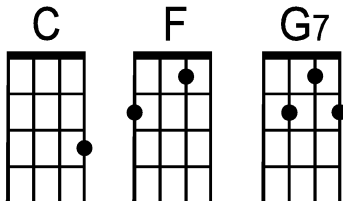

Teddy Bear

by Kal Mann and Bernie Lowe

(sing e)

C Ba-by let me be— your lov—in' ted-dy bear—

F Put a chain— a-round my neck— and lead me a—ny— where **C**

Oh let me be (*oh let him be*) your— teddy bear— **G7** **G7** **C**

F I don't wanna be a ti—ger 'cause ti—gers play too rough— **G7**

F I don't wanna be a li—on 'cause li—ons ain't the kind you— love e-nough— **G7** **C** **C**

I just wan-na be— your— teddy bear— **C**

F Put a chain— a-round my neck— and lead me a—ny— where **C**

F I don't wanna be a ti—ger 'cause ti—gers play too rough— **G7**

F I don't wanna be a li—on 'cause li—ons ain't the kind you— love e-no—o-o-ough **G7** **C** **C**

I just wan-na be— your— teddy bear— **C**

F Put a chain— a-round my neck— and lead me a—ny— where **C**

Oh let me be (*oh let him be*) your— teddy bear— **G7** **G7** **C**

Oh let me be (*oh let him be*) your ted-dy bear—

C I just wanna be your te-e-eddy bear **G7** **C** **C** Ooooooooo