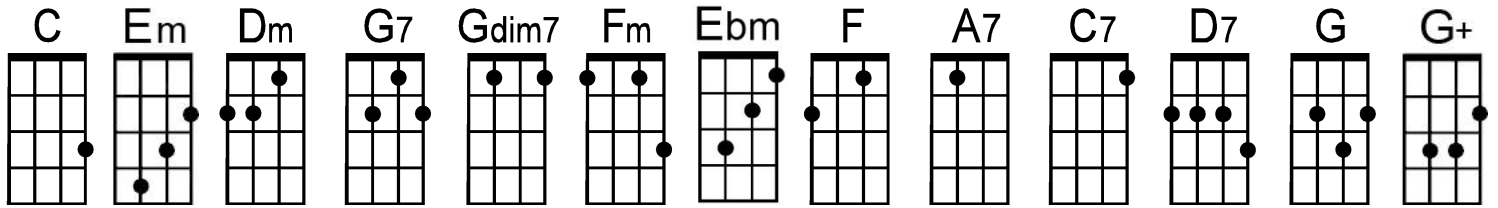

Till There Was You (Key of C)

by Meredith Wilson (1957)

Intro: C . Em . | Dm . G7 . | C . Em . | Dm . G7\

(sing e)

There were bells— on a hill— But I ne-ver— heard them ring-ing—

No, I ne-ver heard them at all— 'til there was you—

There were birds— in the sky— But I ne-ver— saw them wing-ing—

No, I ne-ver saw them at all— 'til there was you—

Chorus: Then there was mu-sic— and wonder-ful ro-ses—

They tell me— in sweet— fragrant mea-dows— of dawn— and dew—

There was love— all a-round— But I ne-ver-- heard it sing-ing—

No, I ne-ver heard it at all— 'til there was you—

Instr:

Chord progression for instrumental: C . Gdim . | Dm . | Fm . . . | C . Em . | Dm . G7 . | C . . . | C7 .

A	0	1	0	2	2	1	1	0	2	3	
E	0	1	3	3	1	0	0	3	3	1	0
C	2	0	1	2	2	2	2	2	0	0	0
G	2	1	0	1	0	0	0	0	0	0	0

Chorus: Then there was mu-sic— and wonder-ful ro-ses—

They tell me— in sweet— fragrant mea-dows— of dawn— and dew—