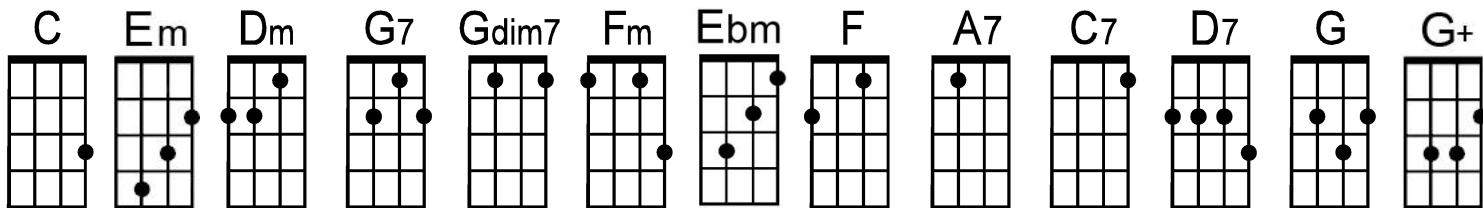

Till There Was You (Key of C)

by Meredith Wilson (1957)

Intro: C . Em . | Dm . G7 . | C . Em . | Dm . G7\
(sing e)

There were bells— on a hill— But I ne-ver— heard them ring-ing—

No, I ne-ver heard them at all— 'til there was you—

There were birds— in the sky— But I ne-ver— saw them wing-ing—

No, I ne-ver saw them at all— 'til there was you—

Chorus: Then there was mu-sic— and wonder-ful ro-ses—

They tell me— in sweet— fragrant mea-dows— of dawn— and dew—

There was love— all a-round— But I ne-ver— heard it sing-ing—

No, I ne-ver heard it at all— 'til there was you—

Instr: . | C . . . | Gdim7 . A7 . | Dm . . . | Fm . . .

. | C . Em . Ebm\ | Dm . G7 . | C . . . | C7 .

Chorus: Then there was mu-sic— and wonder-ful ro-ses—

They tell me— in sweet— fragrant mea-dows— of dawn— and dew—

There was love— all a-round— But I ne-ver— heard it sing-ing—

No, I ne-ver heard it at all— 'til there was you—