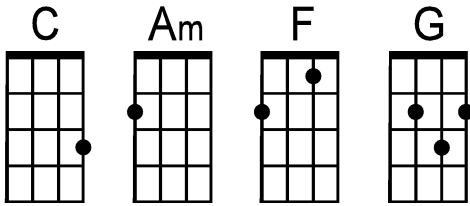

Up on the Roof (Key of C)

by Gerry Goffin and Carole King (1962)

(sing g)

| C Am |
When this old world starts getting me down and

F G | C |
People are just too much for me to fa-ace-----

| C Am |
I climb way up to the top of the stairs and

F G | C |
All my cares just drift right into space-----

F | |
On the roof it's peaceful as can be-----

| C Am | F G |
And there the world be-low don't bother me-----

| C Am |
So when I come home feelin' tired and beat

| F G | C |
I'll go up where the air is fresh and sweet-----

| C Am |
I'll get a-way from the hustling crowd and

F G | C |
All that rat-race noise down in the street-----

F | |
On the roof that's the only place I know-----

| C Am | F G \ |
Where you just have to wish to make it so-----

--- | C Am | F G | C |
(Let's go up on the roof) ----- *Instrumental:* -----

| F | |
At night the stars put on a show for free-----

| C Am | F G \ |
and darling you can share it all with me-----