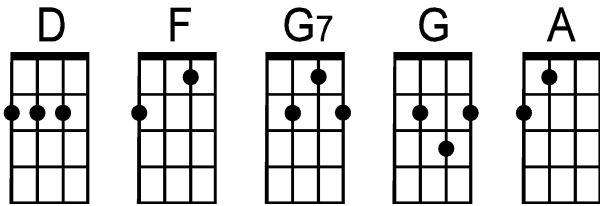

Wake Up Little Susie (Key of D)

by Felice & Boudleaux Bryant (1957)

Intro: D . . . | F . G7 F\ | D . . . | F . G7 F\ |

(sing #)

D . . . | . . . | . . . F . | G7 F\ D . |
Wake up— little Su—u—sie— wake up—

D . . . | . . . | . . . F . | G7 F\ D
Wake up— little Su—u—sie— wake up—

. | G . . D . . | G . . . | . . . D . . | G . . .
We both fell sound a—sleep, wake up little Susie and weep

. | G . . D . . | G . . D . . | G . . D . . | G
The mo-vie's over, it's four o'—clock and we're in troub-le deep

. . . | **A** . . . | **G** . . . | **A** . . . |
Wake up— litt-le Su—sie— wake up— lit-tle Su—sie—

Chorus: **A** . . . | . . . **G** . | **A** . . . |
Well— what are we gonna tell your ma-am-ma?

. . . **G** . | **A** . . . |
What are we gonna tell your pa?

A . . . | **D** . . . | **F** . **G7** **F** |
Wake up— litt-le Su—u—sie—

Outro: **D** . . . | **F** . **G7** **F** | **D** . . . | **F** . **G7** **F** | **D**

San Jose Ukulele Club

(v4d - 8/22/24)