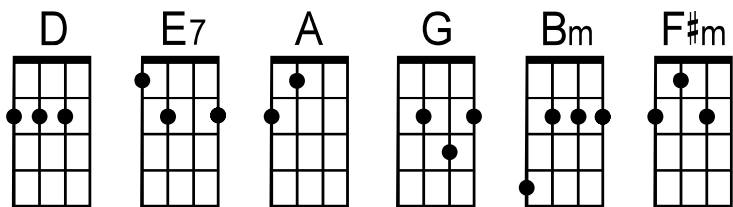

Waterloo

by Benny Andersson and Bjorn Ulvaeus (1974)

Intro: D . . . | | |
(sing a)

. | D . . . | E7 . . . | A . G . | A . .
My, my, at Wa-ter-loo Na-pole-on did sur-ren-der

. | D . . . | E7 . . . | A . G . | D . A . | Bm . .
Oh yeah, and I have met my des-ti-ny in quite a simi-lar way

. | | | E7 . . . | A . G . | F#m . A . |
The histor-y book on the shelf is always re-peating it-self-----

Chorus: D . . . | | G . . . | |
Water-loo I was de-feated, you won the war

A . . . | | D . . . | A' : : : |
Water-loo promise to love you for-ever more