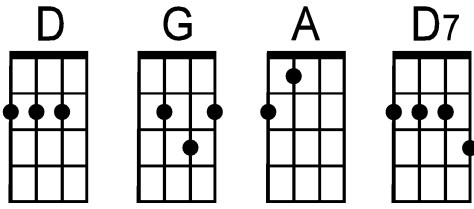

# When Will I Be Loved? (Key of D)

by Phil Everly (1960)

**Intro:** '. .' | D . . . | . . . ' . ' | . . . . | . . . ' . ' |

(sing f#)

D . . . | G . A . | D . . . | G . A . |  
I've— been made— blue— I've— been lied— to—

**Chorus:** G . . . | A . . . | G . . . | D . . .  
When I meet— a new girl— that I want— for mine—  
| G . . . | A . . . | G . . . | A . . . |  
She al-ways— breaks my heart in two— it happens— every time—

D . . . | G . A . | D . . . | G . A . |  
I've— been chea—ted— been— mis—treat—ed—

D . . . | G . A . | D . . . | D7 . . . |  
When— will I— I be loved—?

**Chorus:** G . . . | A . . . | G . . . | D . . .  
When I meet— a new girl— that I want— for mine—  
| G . . . | A . . . | G . . . | A . . . |  
She al-ways— breaks my heart in two— it happens— every time—