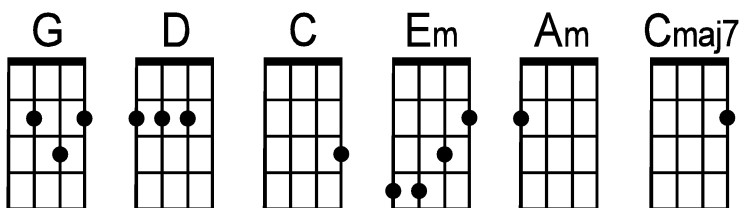

Yellow Submarine

by John Lennon and Paul McCartney

(sing b)

G\ | D\ --- --- C\ | G\ --- ---
In the town----- where I was born-----

Em\ | Am\ --- --- Cmaj7\ | D\ --- ---
Lived a man----- who sailed to sea-----

G\ | D\ --- --- C\ | G\ --- ---
And he told----- us of his life-----

Em\ | Am\ ---- --- | Cmaj7\ D\ --- ---
in the la-a-and of submar-ines-----

G\ | D . . C\ | G . . Em\ |
So we sailed----- up to the sun----- till we

Am . . Cmaj7\ | D . .
fou-ou-ound the sea of green-----

G\ | D . . C\ | G\ . .
And we lived----- be-neath the waves-----

Em\ | Am . . Cmaj7\ | D . . . |
in our yellow----- subma-rine-----

Chorus: G . . . | D . . . |
We all live in a yellow subma-rine
yellow subma-rine . | G |
yellow subma-rine

Chorus: G . . . | D . . . |
We all live in a yellow subma-rine
yellow subma-rine | G . . . |
yellow subma-rine
G . . . | D . . . |
We all live in a yellow subma-rine
yellow subma-rine | G . . . |
yellow subma-rine **G**