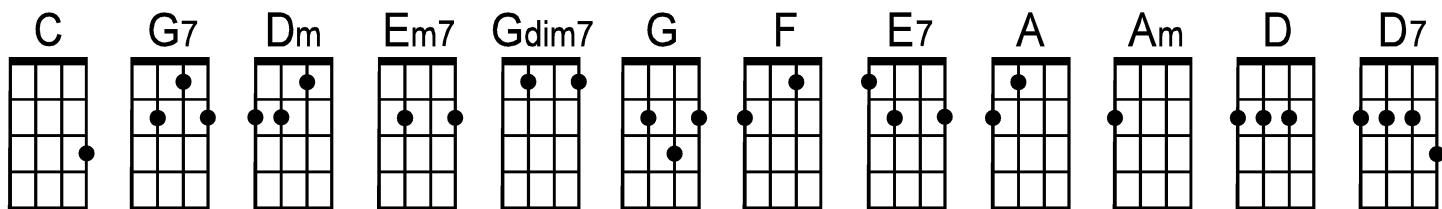

You Are the Sunshine of My Life

by Stevie Wonder (1972)

(, =bass)

Intro: C

C

Chorus:

C . . . | Dm . . . | Em7 . . . | Gdim7 . . . |
You are the sun-shine of my life-----

Dm . . . | G7 . . . | C . . . | Dm . G7 . |
That's why I'll al-ways be a-round-----

C . . . | Dm . . . | Em7 . . . | Gdim7 . . . |
You are the ap-ple of my eye-----

Dm . . . | G7 . . . | C . . . | Dm . G7 . |
For-ev-er you'll stay in my hea-art-----

C . . . | Dm . . . | G . . . | F . . . |
I feel like this is the be-ginn-ing-----

Chorus:

C . . . | Dm . . . | Em7 . . . | Gdim7 . . . |
You are the sun-shine of my life-----

Dm . . . | G7 . . . | C . . . | Dm . G7 . |
That's why I'll al-ways be a-round-----

C . . . | Dm . . . | Em7 . . . | Gdim7 . . . |
You are the ap-ple of my eye-----

. . . . | D7 | | G7 | |
How could so much love— be in—side of you—?

Chorus: C | Dm | Em7 | Gdim7 |
You are the sun-shine of my life—

Dm | G7 | C | Dm . G7 . |
That's why I'll al—ways be a—round—

C | Dm | Em7 | Gdim7 |
You are the ap—ple of my eye—