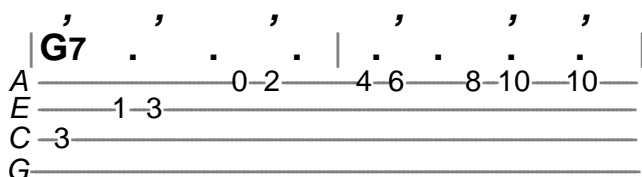

You Are the Sunshine of My Life

by Stevie Wonder (1972)

(, =bass)

Intro: C

C

Chorus:

C . . . | Dm . . . | Em7 . . . | Gdim7 . . . |
You are the sun-shine of my life-----

Dm . . . | G7 . . . | C . . . | Dm . G7 . |
That's why I'll al-ways be a-round-----