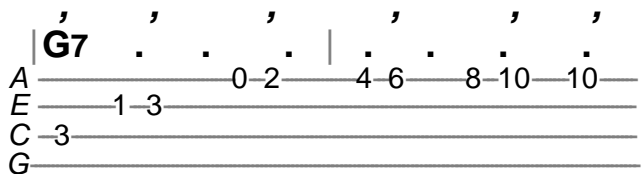

You Are the Sunshine of My Life

by Stevie Wonder (1972)

(, =bass)

Intro: C

C

Chorus:

C . . . | Dm . . . | Em7 . . . | Gdim7 . . . |
You are the sun-shine of my life-----

Dm . . . | G7 . . . | C . . . | Dm . G7 . |
That's why I'll al-ways be a-round-----